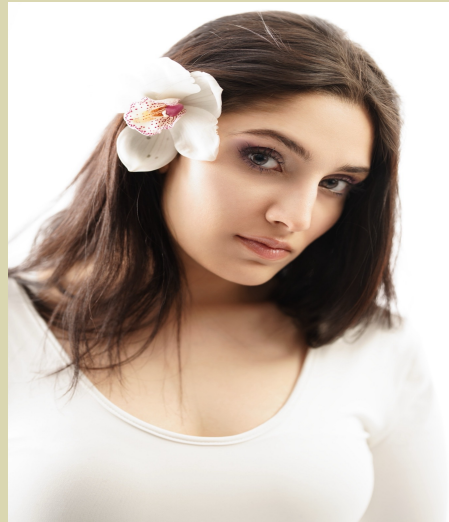

CTF-000176

170

Height

89

Chest

51

Weight

90

Hips

38

Shoes

22

Age

Hair: Dark Brown
Eyes: Dark Hazel

Nationality: ["Iran"]
Ethnicity: Middle_eastern

For Client Enquiries: +971 50 1234796
Write to us: info@casttalents.com